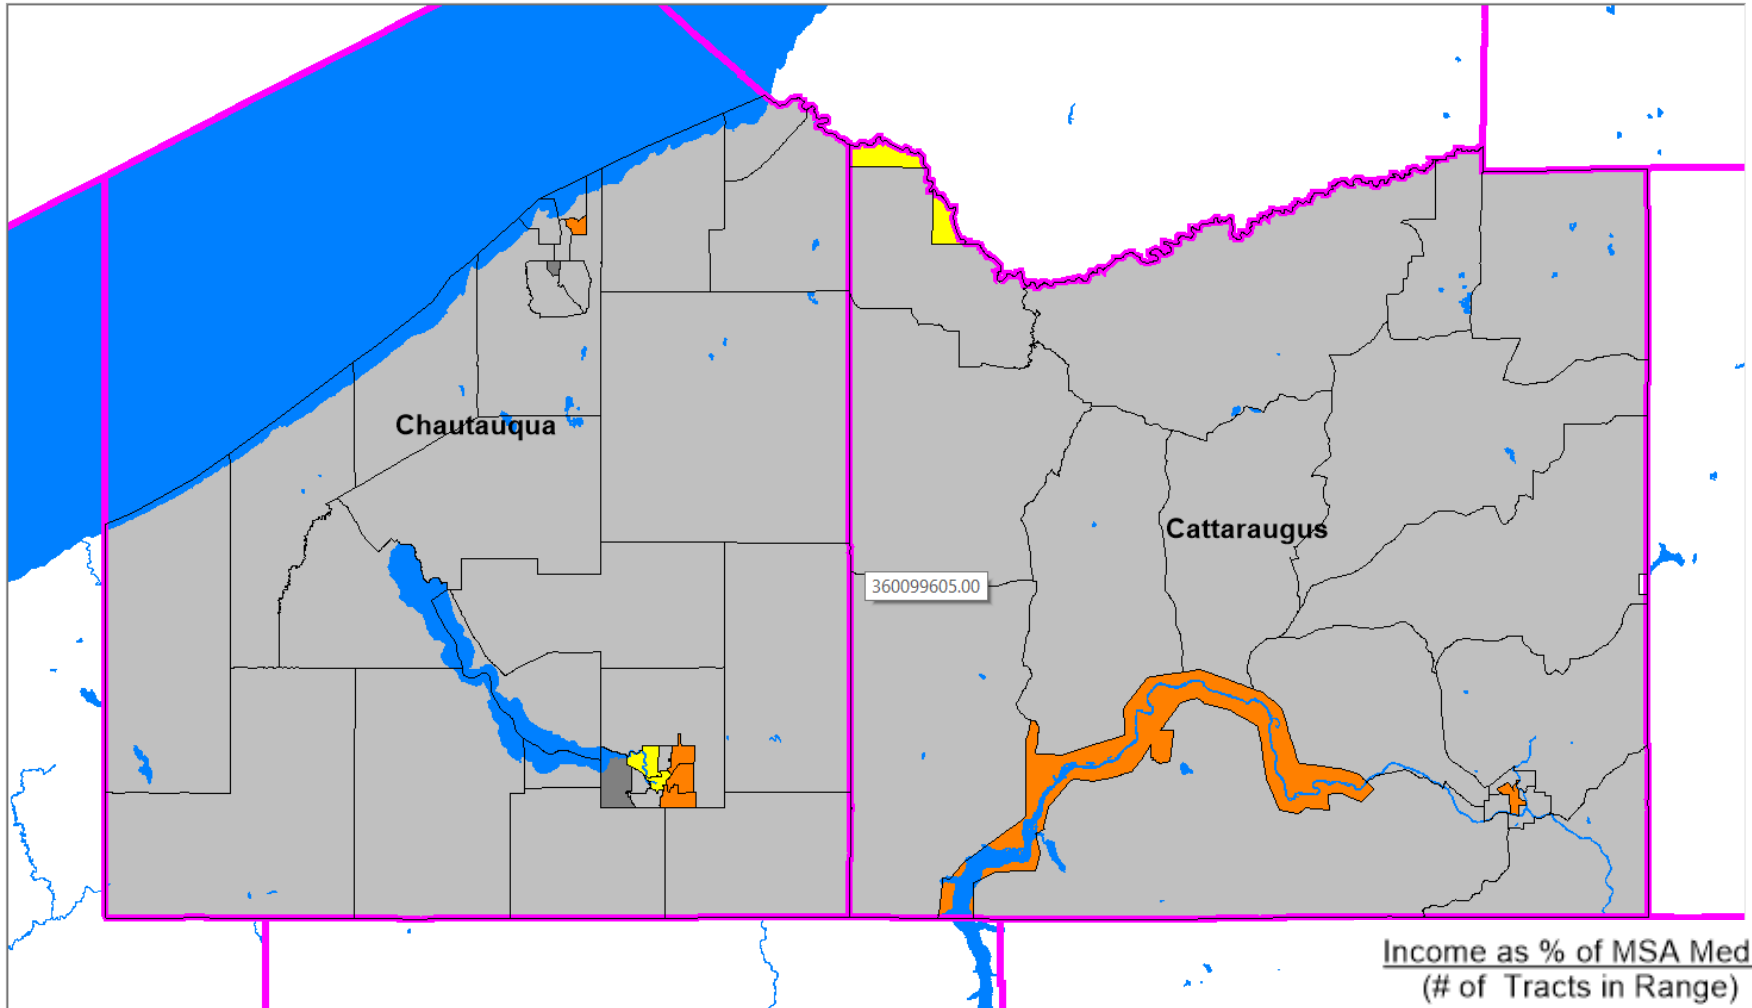

New York – 2 County Non MSA 2020

Income as % of MSA Median
(# of Tracts in Range)

Dark Gray	>= 120%	(2)
Light Gray	80% < 120%	(44)
Orange	50% < 80%	(6)
Yellow	0.01% < 50%	(3)
White	All Others	(1)