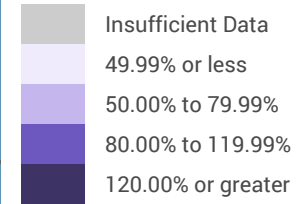

NY - Rochester MSA

Census Tracts 2024

Counties 2024

Median Family Income %

Source: ACS & PolicyMap

Year: 2016-2020

Shaded by: Census Tract, 2020